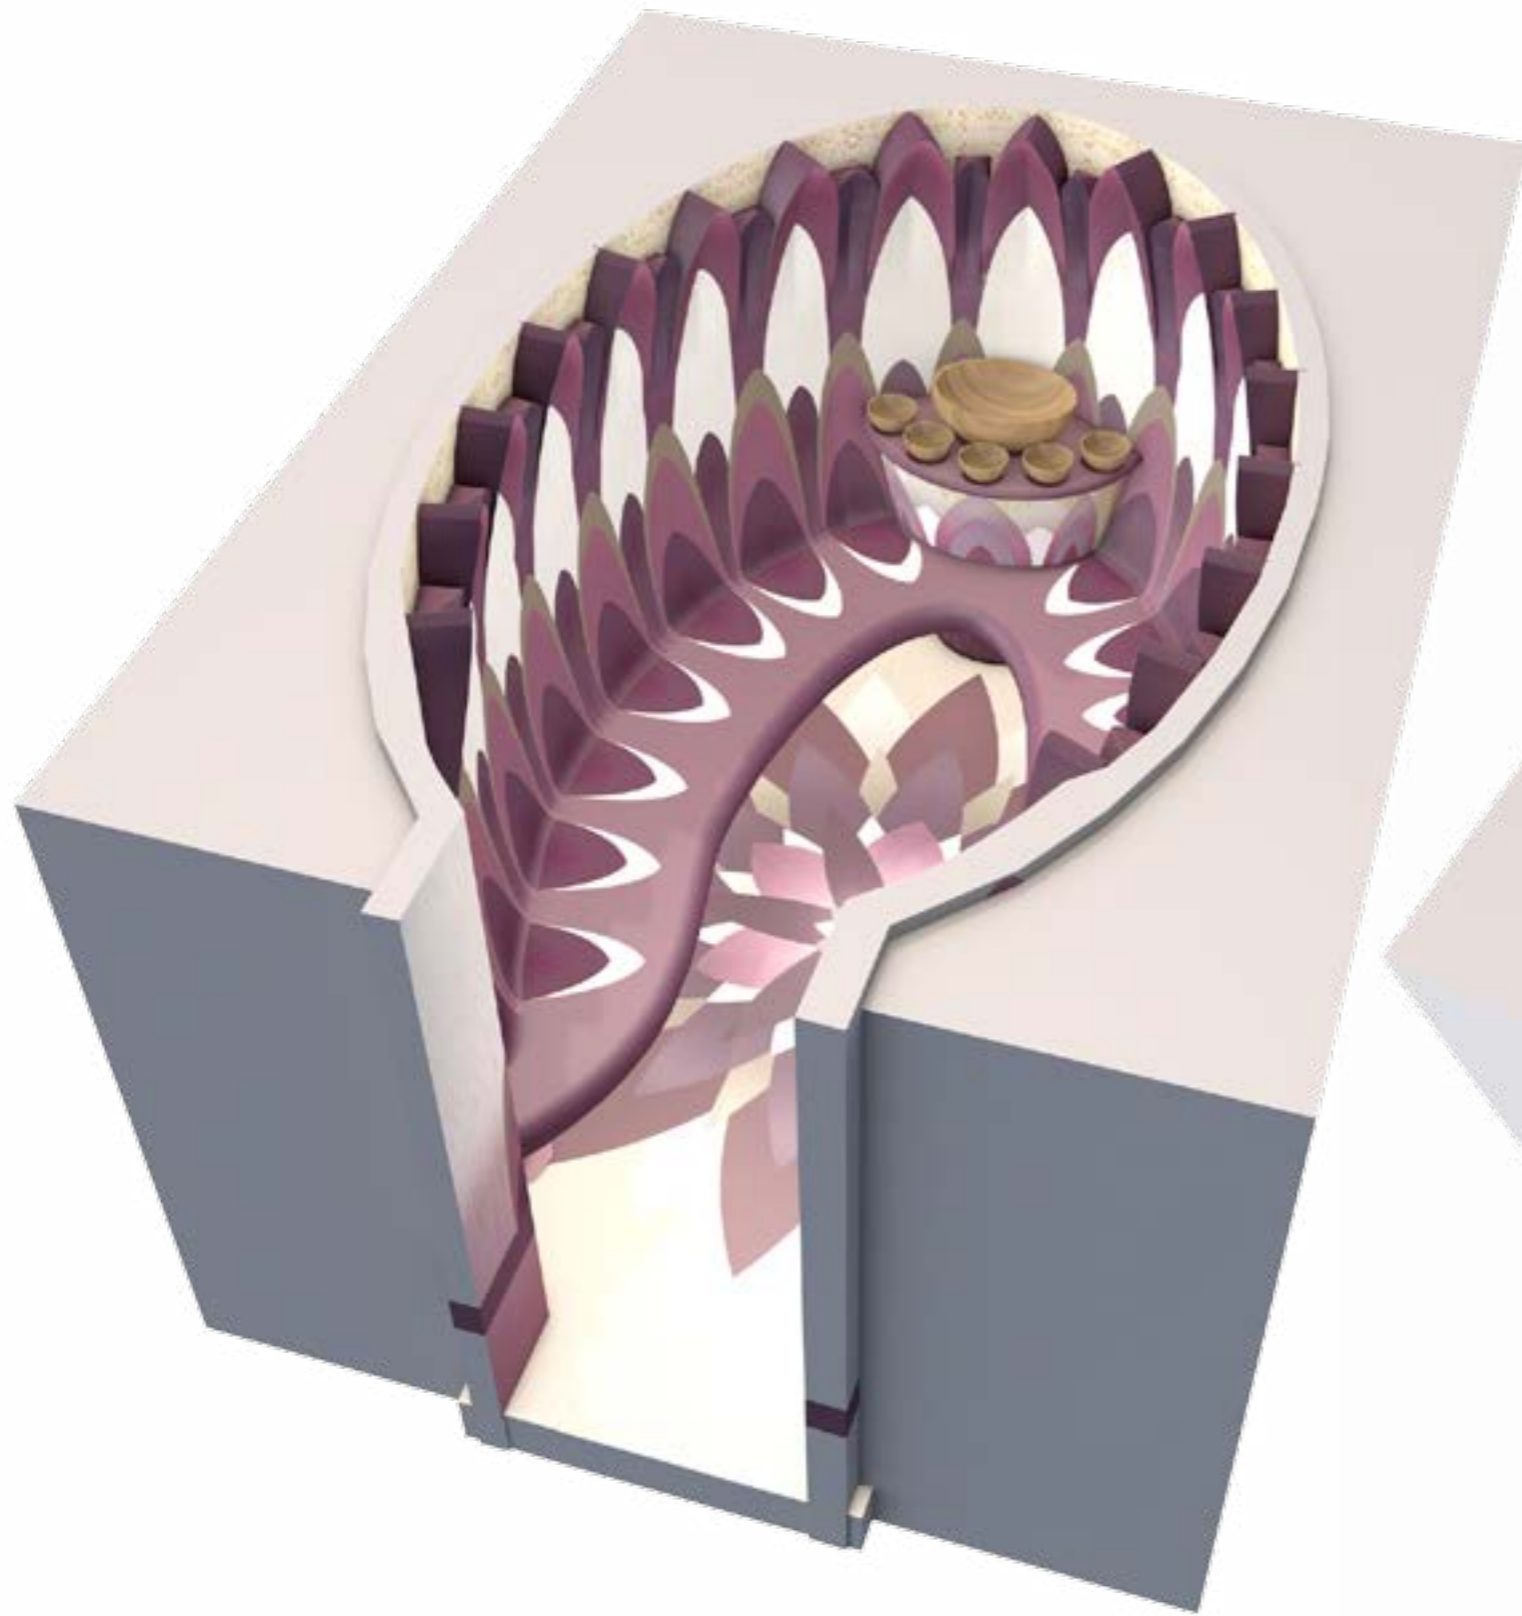

CRAIG
BRAGDY
DESIGN
info@cbdpoools.com
www.cbdpoools.com

Project H Razul

Mud Room

DESIGN INSITUE 09-07-2014

DUE TO THE DIFFERENCE IN MATERIALS, COLOUR OF CERAMICS MAY VARY SLIGHTLY FROM THE PRINTED ARTWORK. ALL SIZES ARE APPROXIMATE.